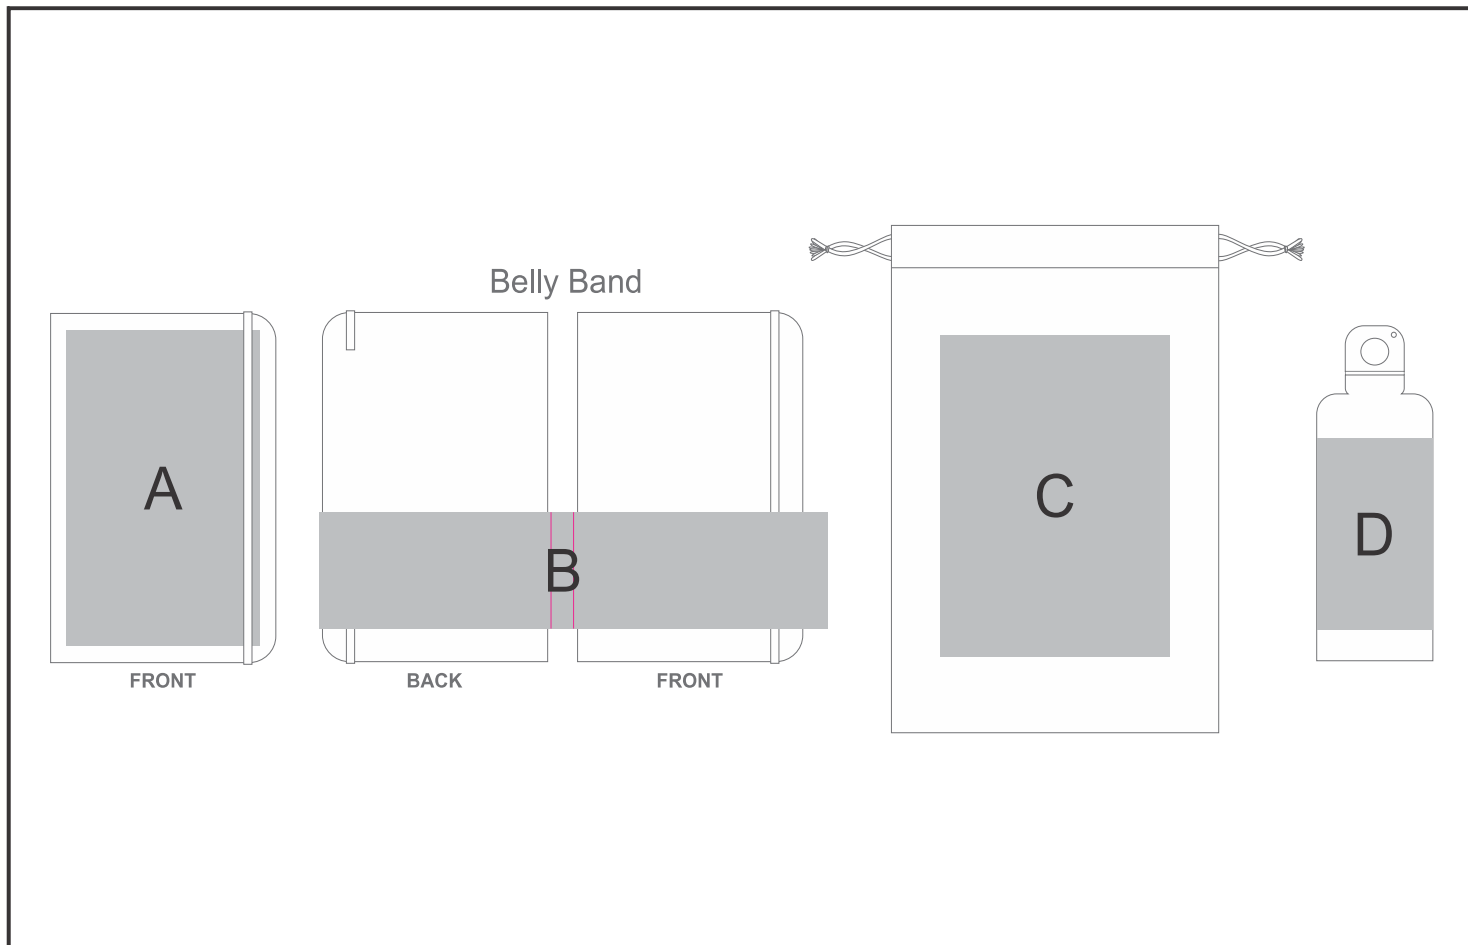

## Need to know:

- Includes 1-Colour 1-Position Screen Print on a Notebook and 1-Colour 1-Position Screen Print on a Bag or 1-Position Laser Engraving on a Bottle or 1-Colour 1-Position Screen Wrap on a Bottle (setup fee applies)

## Branding Options:

| Position | Branding Method (Branding Code) | No. of Colours | Dimension               |
|----------|---------------------------------|----------------|-------------------------|
| A        | Digital Direct Transfer (DDT-D) | Full Colour    | 74mm wide x 105mm high  |
| A        | Digital Direct Transfer (DDT-A) | Full Colour    | 105mm wide x 148mm high |
| A        | Digital Direct Transfer (DDT-B) | Full Colour    | 120mm wide x 190mm high |
| A        | Screen Print (SB)               | 1 Colour       | 70mm wide x 160mm high  |
| A        | Debossing (BOS-1)               | N/A            | 100mm wide x 160mm high |

|   |                      |             |                        |
|---|----------------------|-------------|------------------------|
| B | Belly Band A5 (BB-B) | Full Colour | 333mm wide x 70mm high |
|---|----------------------|-------------|------------------------|

|   |                                 |             |                         |
|---|---------------------------------|-------------|-------------------------|
| C | Screen Print (SA)               | 2 Colours   | 120mm wide x 160mm high |
| C | Digital Direct Transfer (DDT-D) | Full Colour | 74mm wide x 105mm high  |
| C | Digital Direct Transfer (DDT-A) | Full Colour | 105mm wide x 148mm high |
| C | Digital Direct Transfer (DDT-B) | Full Colour | 140mm wide x 190mm high |